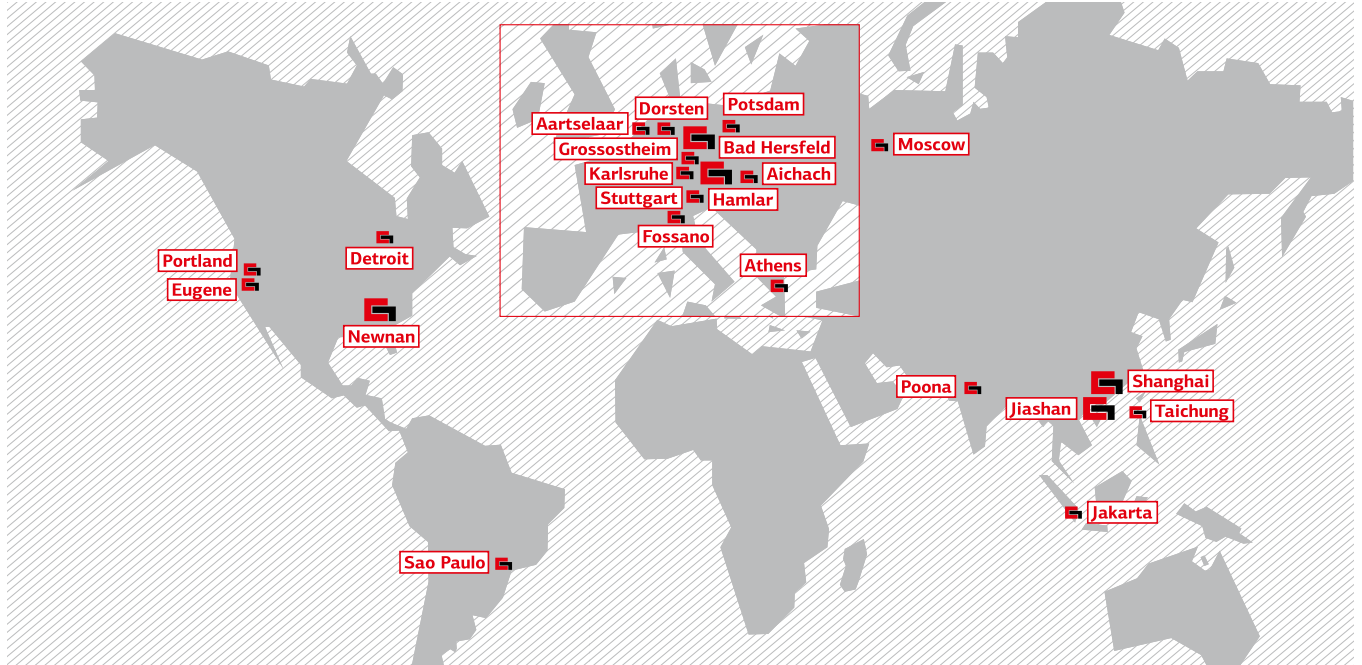

INFORMATION | INOS AUTOMATION SOFTWARE

inos – Highest-Level Robot Guidance

inos
A Member of

GRENZEBACH

INFORMATION | INOS AUTOMATION SOFTWARE

inos was founded in 1997 to supply intelligent robotic and sensor-engineered applications to the automotive industry. inos focuses on demanding applications for automotive and machine engineering as well as for intralogistics. As your system partner inos provides solutions for

The year 2010 was for inos all about globalization and cooperation with Grenzebach. Being part of this global group of companies, inos now disposes of a strong partner and a world-wide sales and service network.

Grenzebach is a supplier of intelligent production and handling systems and trusts in their own manufacturing in Germany, the US and China. With their own sales and service locations, they can ensure quick reaction to customer demands and local on-site support.